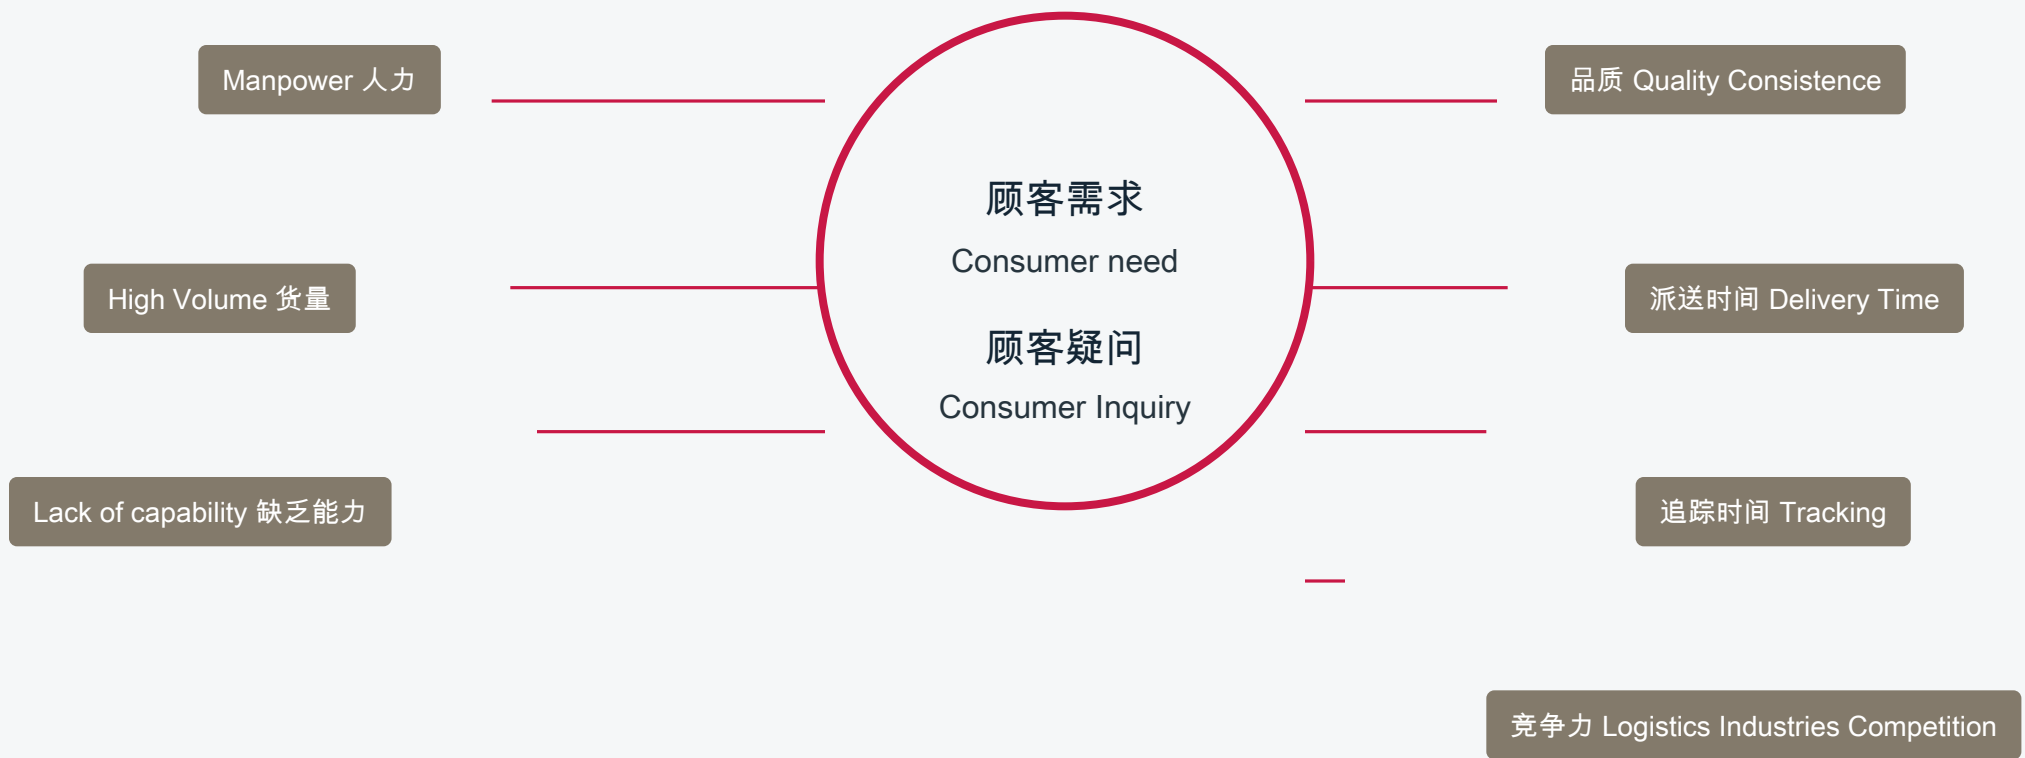

市场分析 MARKET ANALYSIS